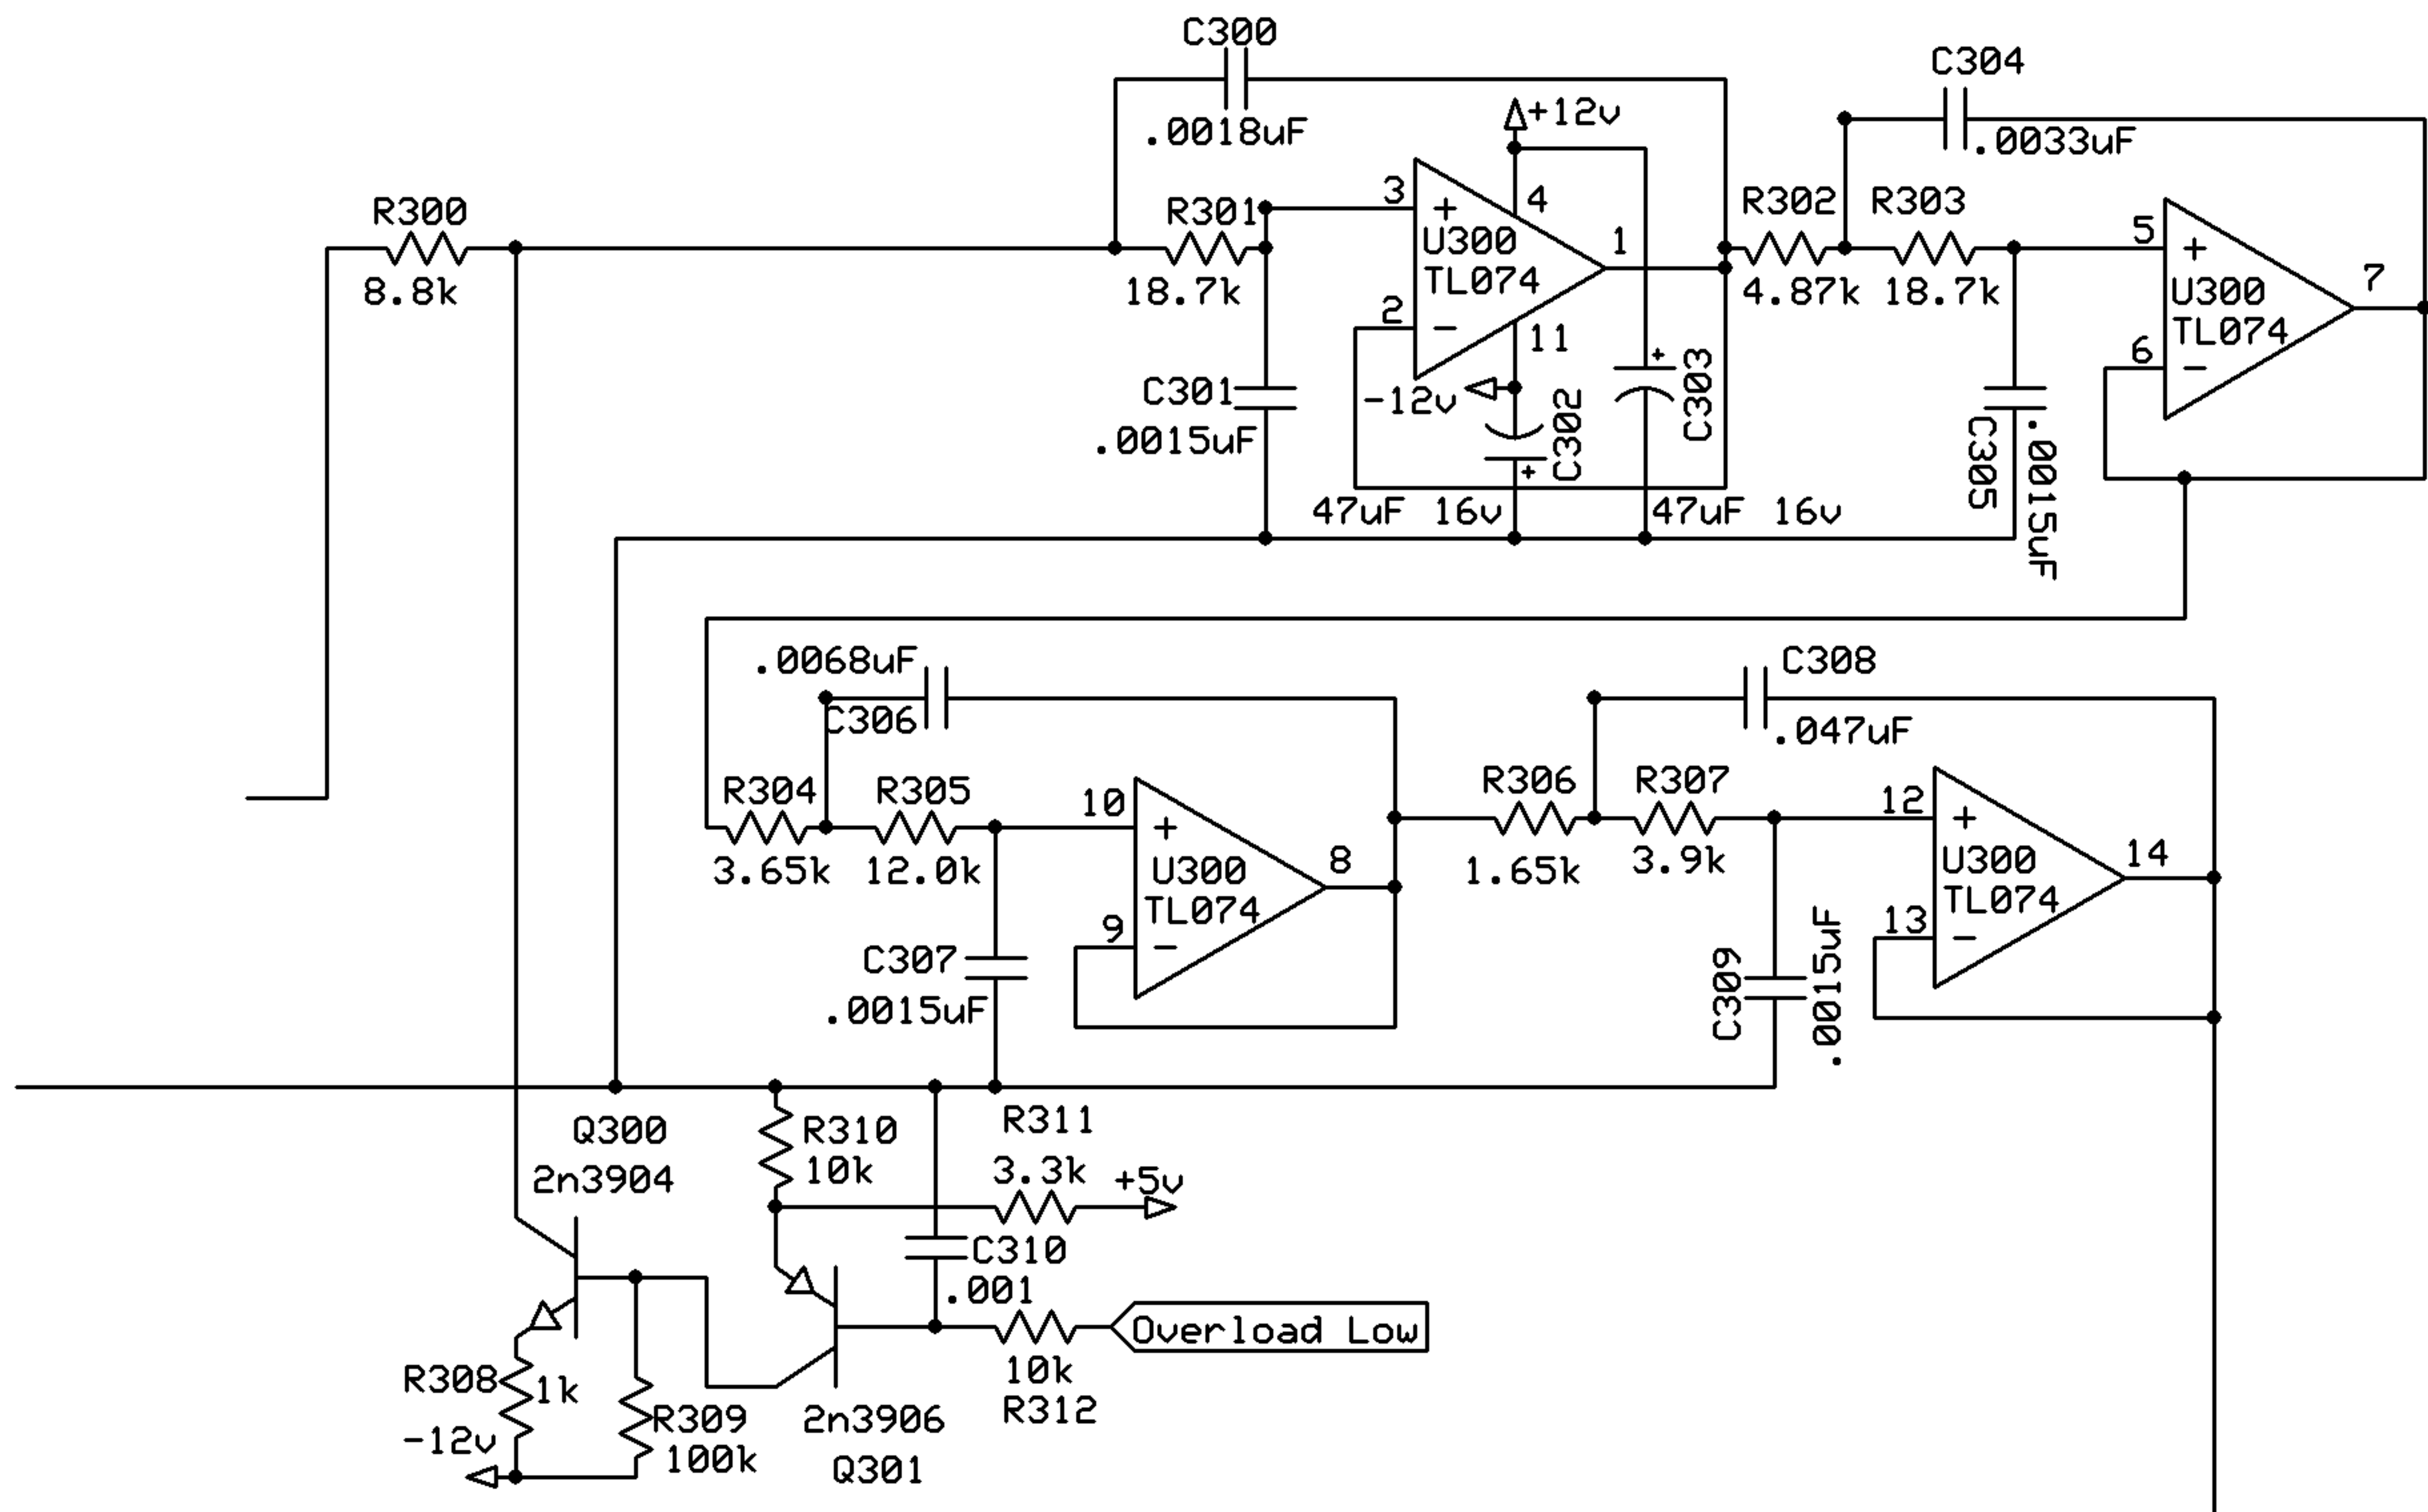

300 - Alternate Anti-Aliasing Filter Configuration #1 - 8 Pole, Flat to 5kHz

300 - Alternate Anti-Aliasing Filter Configuration #2 - 8 Pole, Flat to 7.5kHz